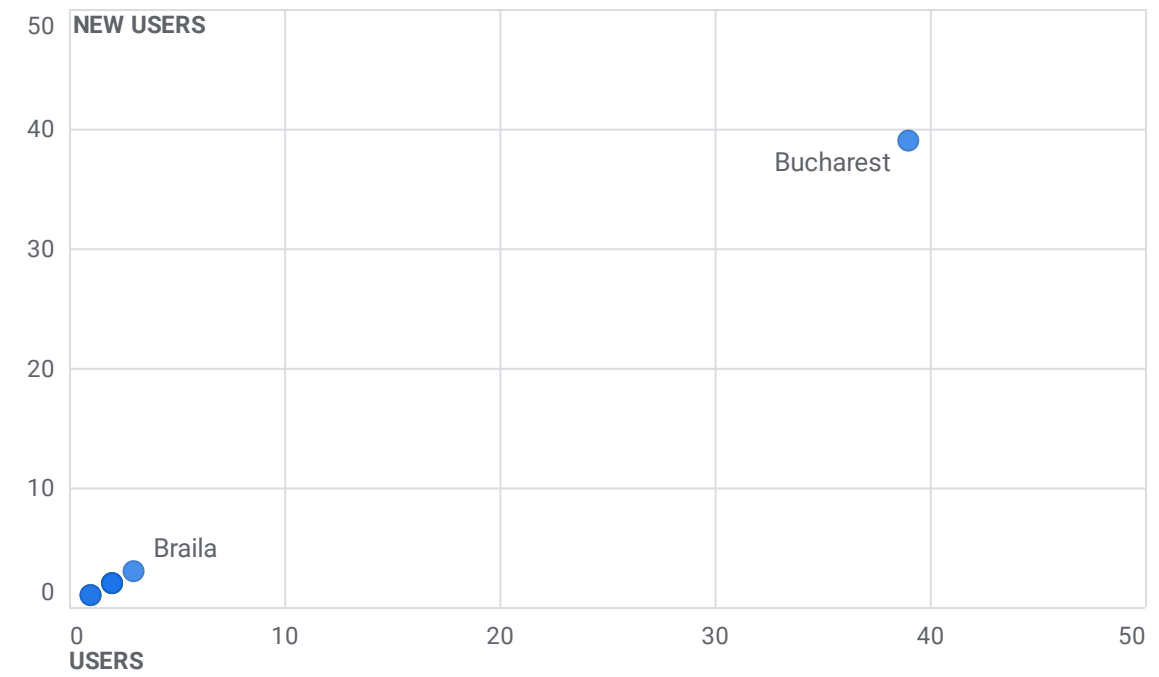

Demographic details: City ✔

Custom Nov 28 - Dec 6, 2021

All Users Add comparison +

Users by City

Users and New users by City

Q Search...		Rows per page: 10							1-8 of 8
City	+	↓ Users	New users	Engaged sessions	Engagement rate	Engaged sessions per user	Average engagement time	Event count	
		100% of total		100% of total		Avg 0%		All events	
Totals		53	53	39	52%	0.74	0m 48s	769	
1	Bucharest	39	39	35	59.32%	0.90	0m 59s	680	
2	(not set)	3	3	1	33.33%	0.33	0m 03s	13	
3	Braila	3	3	2	40%	0.67	0m 56s	36	
4	Bonn	2	2	0	0%	0.00	0m 01s	8	
5	Huntsville	2	2	0	0%	0.00	0m 09s	10	
6	Slatina	2	2	1	50%	0.50	0m 11s	13	
7	Campina	1	1	0	0%	0.00	0m 04s	5	
8	Ploiesti	1	1	0	0%	0.00	0m 02s	4	