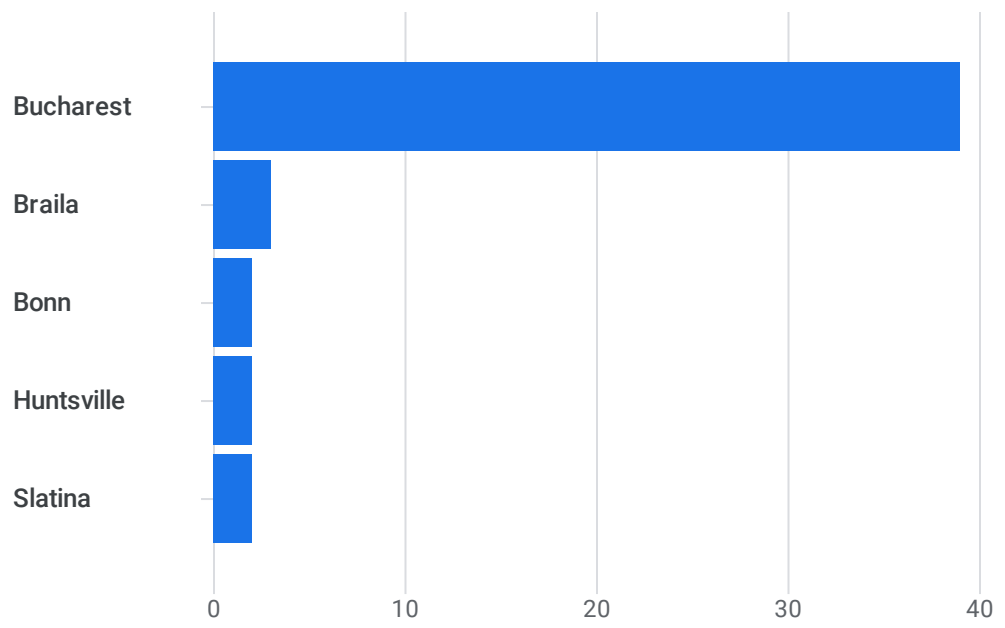

Demographic details: City ✔

Custom Nov 28 - Dec 6, 2021

All Users Add comparison +

Users by City

Users and New users by City

Q Search...		Rows per page: 10							1-8 of 8
City	+	↓ Users	New users	Engaged sessions	Engagement rate	Engaged sessions per user	Average engagement time	Event count	
		100% of total		100% of total		Avg 0%		All events	
Totals		53	53	39	52%	0.74	0m 48s	769	
1	Bucharest	39	39	35	59.32%	0.90	0m 59s	680	
2	(not set)	3	3	1	33.33%	0.33	0m 03s	13	
3	Braila	3	3	2	40%	0.67	0m 56s	36	
4	Bonn	2	2	0	0%	0.00	0m 01s	8	
5	Huntsville	2	2	0	0%	0.00	0m 09s	10	
6	Slatina	2	2	1	50%	0.50	0m 11s	13	
7	Campina	1	1	0	0%	0.00	0m 04s	5	
8	Ploiesti	1	1	0	0%	0.00	0m 02s	4	